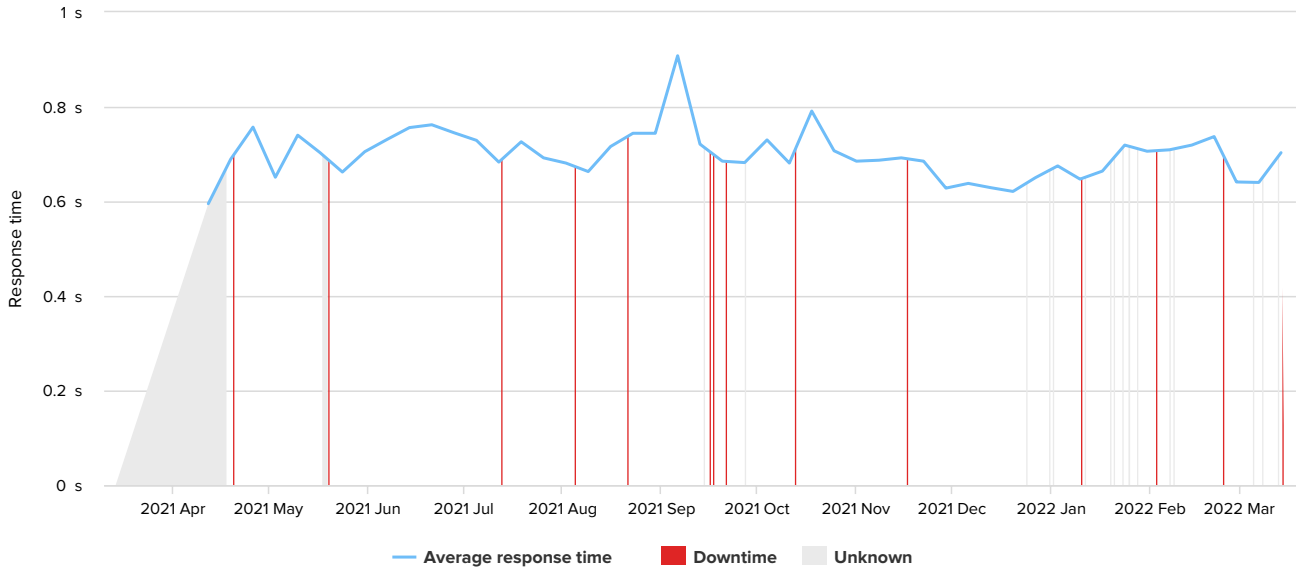

Uptime report

Webbhotell Info Loopia (<https://loopia.webbhotellinfo.se/>) Type: HTTPS

Report dates: 03/14/2021 to 03/14/2022 (US/Central)

Response time

Downtime 3h4m	Outages 28	Uptime 99.96%	Max resp. time 908ms	Min resp. time 0	Avg resp. time 672ms
-------------------------	----------------------	-------------------------	--------------------------------	----------------------------	--------------------------------

STATUS	FROM	TO	DURATION
↑	03/14/2022 02:49:25 PM	03/14/2022 11:59:59 PM	9h 10m 34s
↓	03/14/2022 02:37:25 PM	03/14/2022 02:49:25 PM	12m
↑	03/13/2022 04:44:25 AM	03/14/2022 02:37:25 PM	1d 9h 53m
?	03/13/2022 04:41:25 AM	03/13/2022 04:44:25 AM	3m
↑	03/08/2022 05:30:25 AM	03/13/2022 04:41:25 AM	4d 22h 11m
?	03/08/2022 05:27:25 AM	03/08/2022 05:30:25 AM	3m
↑	03/05/2022 08:14:25 AM	03/08/2022 05:27:25 AM	2d 21h 13m
?	03/05/2022 08:11:25 AM	03/05/2022 08:14:25 AM	3m
↑	02/23/2022 11:10:25 PM	03/05/2022 08:11:25 AM	9d 9h 1m
↓	02/23/2022 11:08:25 PM	02/23/2022 11:10:25 PM	2m
↑	02/23/2022 10:56:25 PM	02/23/2022 11:08:25 PM	12m
↓	02/23/2022 10:53:25 PM	02/23/2022 10:56:25 PM	3m
↑	02/08/2022 10:43:25 AM	02/23/2022 10:53:25 PM	15d 12h 10m
?	02/08/2022 10:40:25 AM	02/08/2022 10:43:25 AM	3m
↑	02/07/2022 04:34:25 AM	02/08/2022 10:40:25 AM	1d 6h 6m
?	02/07/2022 04:31:25 AM	02/07/2022 04:34:25 AM	3m
↑	02/02/2022 11:52:25 PM	02/07/2022 04:31:25 AM	4d 4h 39m