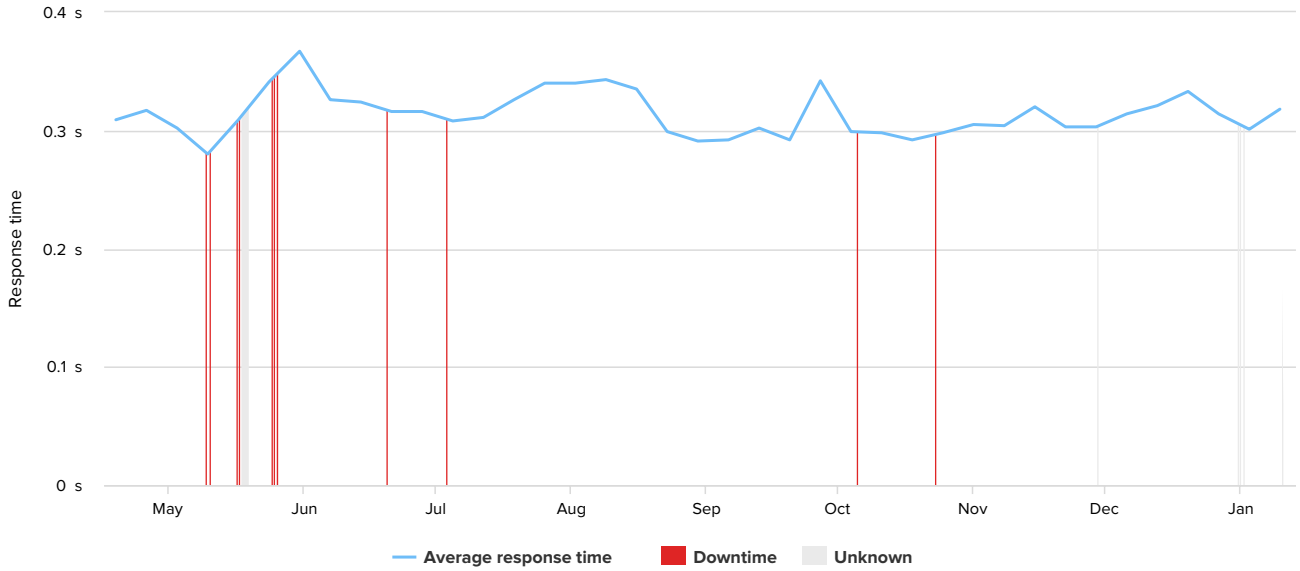

STATUS	FROM	TO	DURATION
↑	01/10/2022 03:12:38 PM	01/10/2022 11:59:59 PM	8h 47m 21s
?	01/10/2022 03:09:38 PM	01/10/2022 03:12:38 PM	3m
↑	01/01/2022 08:26:38 PM	01/10/2022 03:09:38 PM	8d 18h 43m
?	01/01/2022 08:19:38 PM	01/01/2022 08:26:38 PM	7m
↑	01/01/2022 08:16:38 PM	01/01/2022 08:19:38 PM	3m
?	01/01/2022 08:09:38 PM	01/01/2022 08:16:38 PM	7m
↑	01/01/2022 08:06:38 PM	01/01/2022 08:09:38 PM	3m
?	01/01/2022 07:59:38 PM	01/01/2022 08:06:38 PM	7m
↑	01/01/2022 07:56:38 PM	01/01/2022 07:59:38 PM	3m
?	01/01/2022 07:49:38 PM	01/01/2022 07:56:38 PM	7m
↑	01/01/2022 07:46:38 PM	01/01/2022 07:49:38 PM	3m
?	01/01/2022 07:39:38 PM	01/01/2022 07:46:38 PM	7m
↑	01/01/2022 07:36:38 PM	01/01/2022 07:39:38 PM	3m
?	01/01/2022 07:29:38 PM	01/01/2022 07:36:38 PM	7m
↑	01/01/2022 07:26:38 PM	01/01/2022 07:29:38 PM	3m
?	01/01/2022 07:19:38 PM	01/01/2022 07:26:38 PM	7m
↑	01/01/2022 07:16:38 PM	01/01/2022 07:19:38 PM	3m